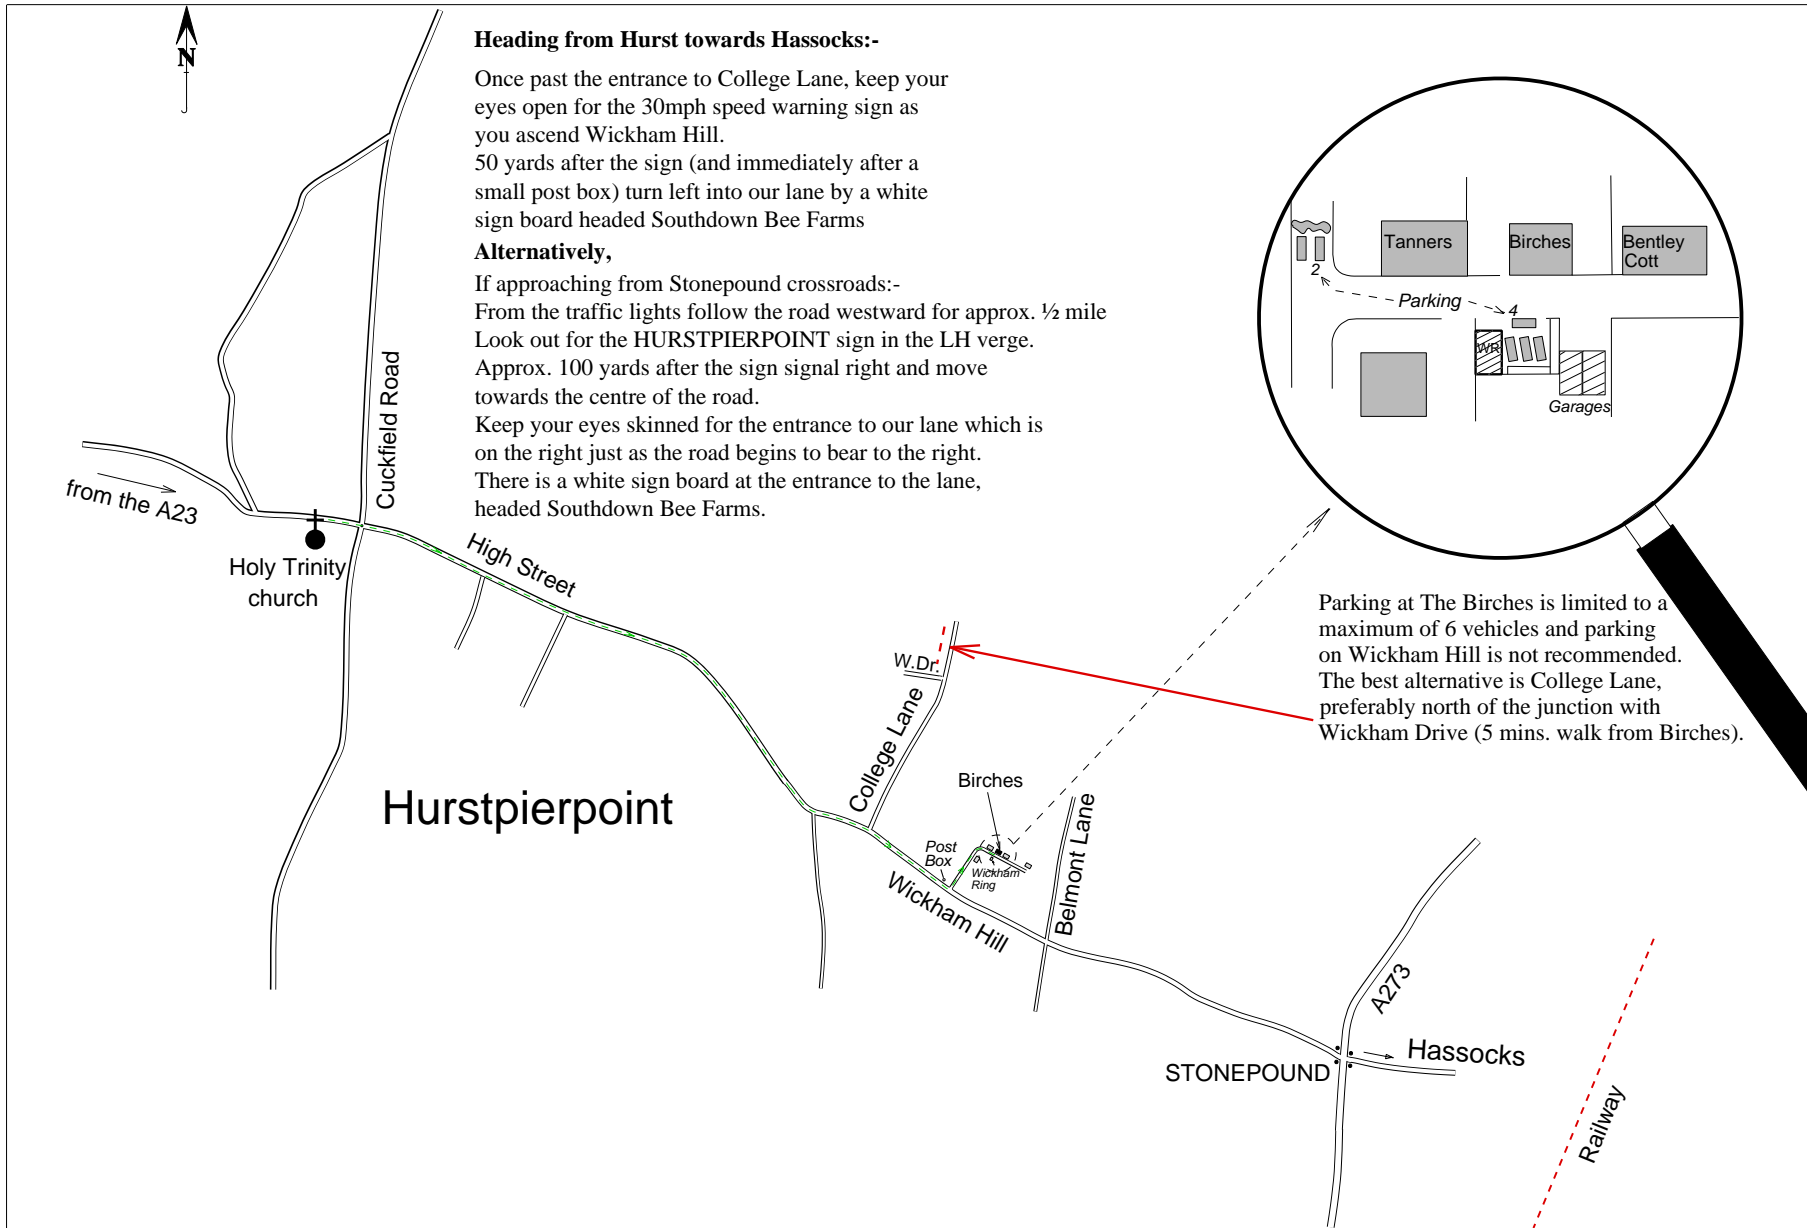

DIRECTIONS TO REACH THE BIRCHES, OFF WICKHAM HILL, HURSTPIERPOINT BN6 9NP [IF IN DIFFICULTIES TEL 01273 843718]

Hurst church to the Birches: 1.0 miles